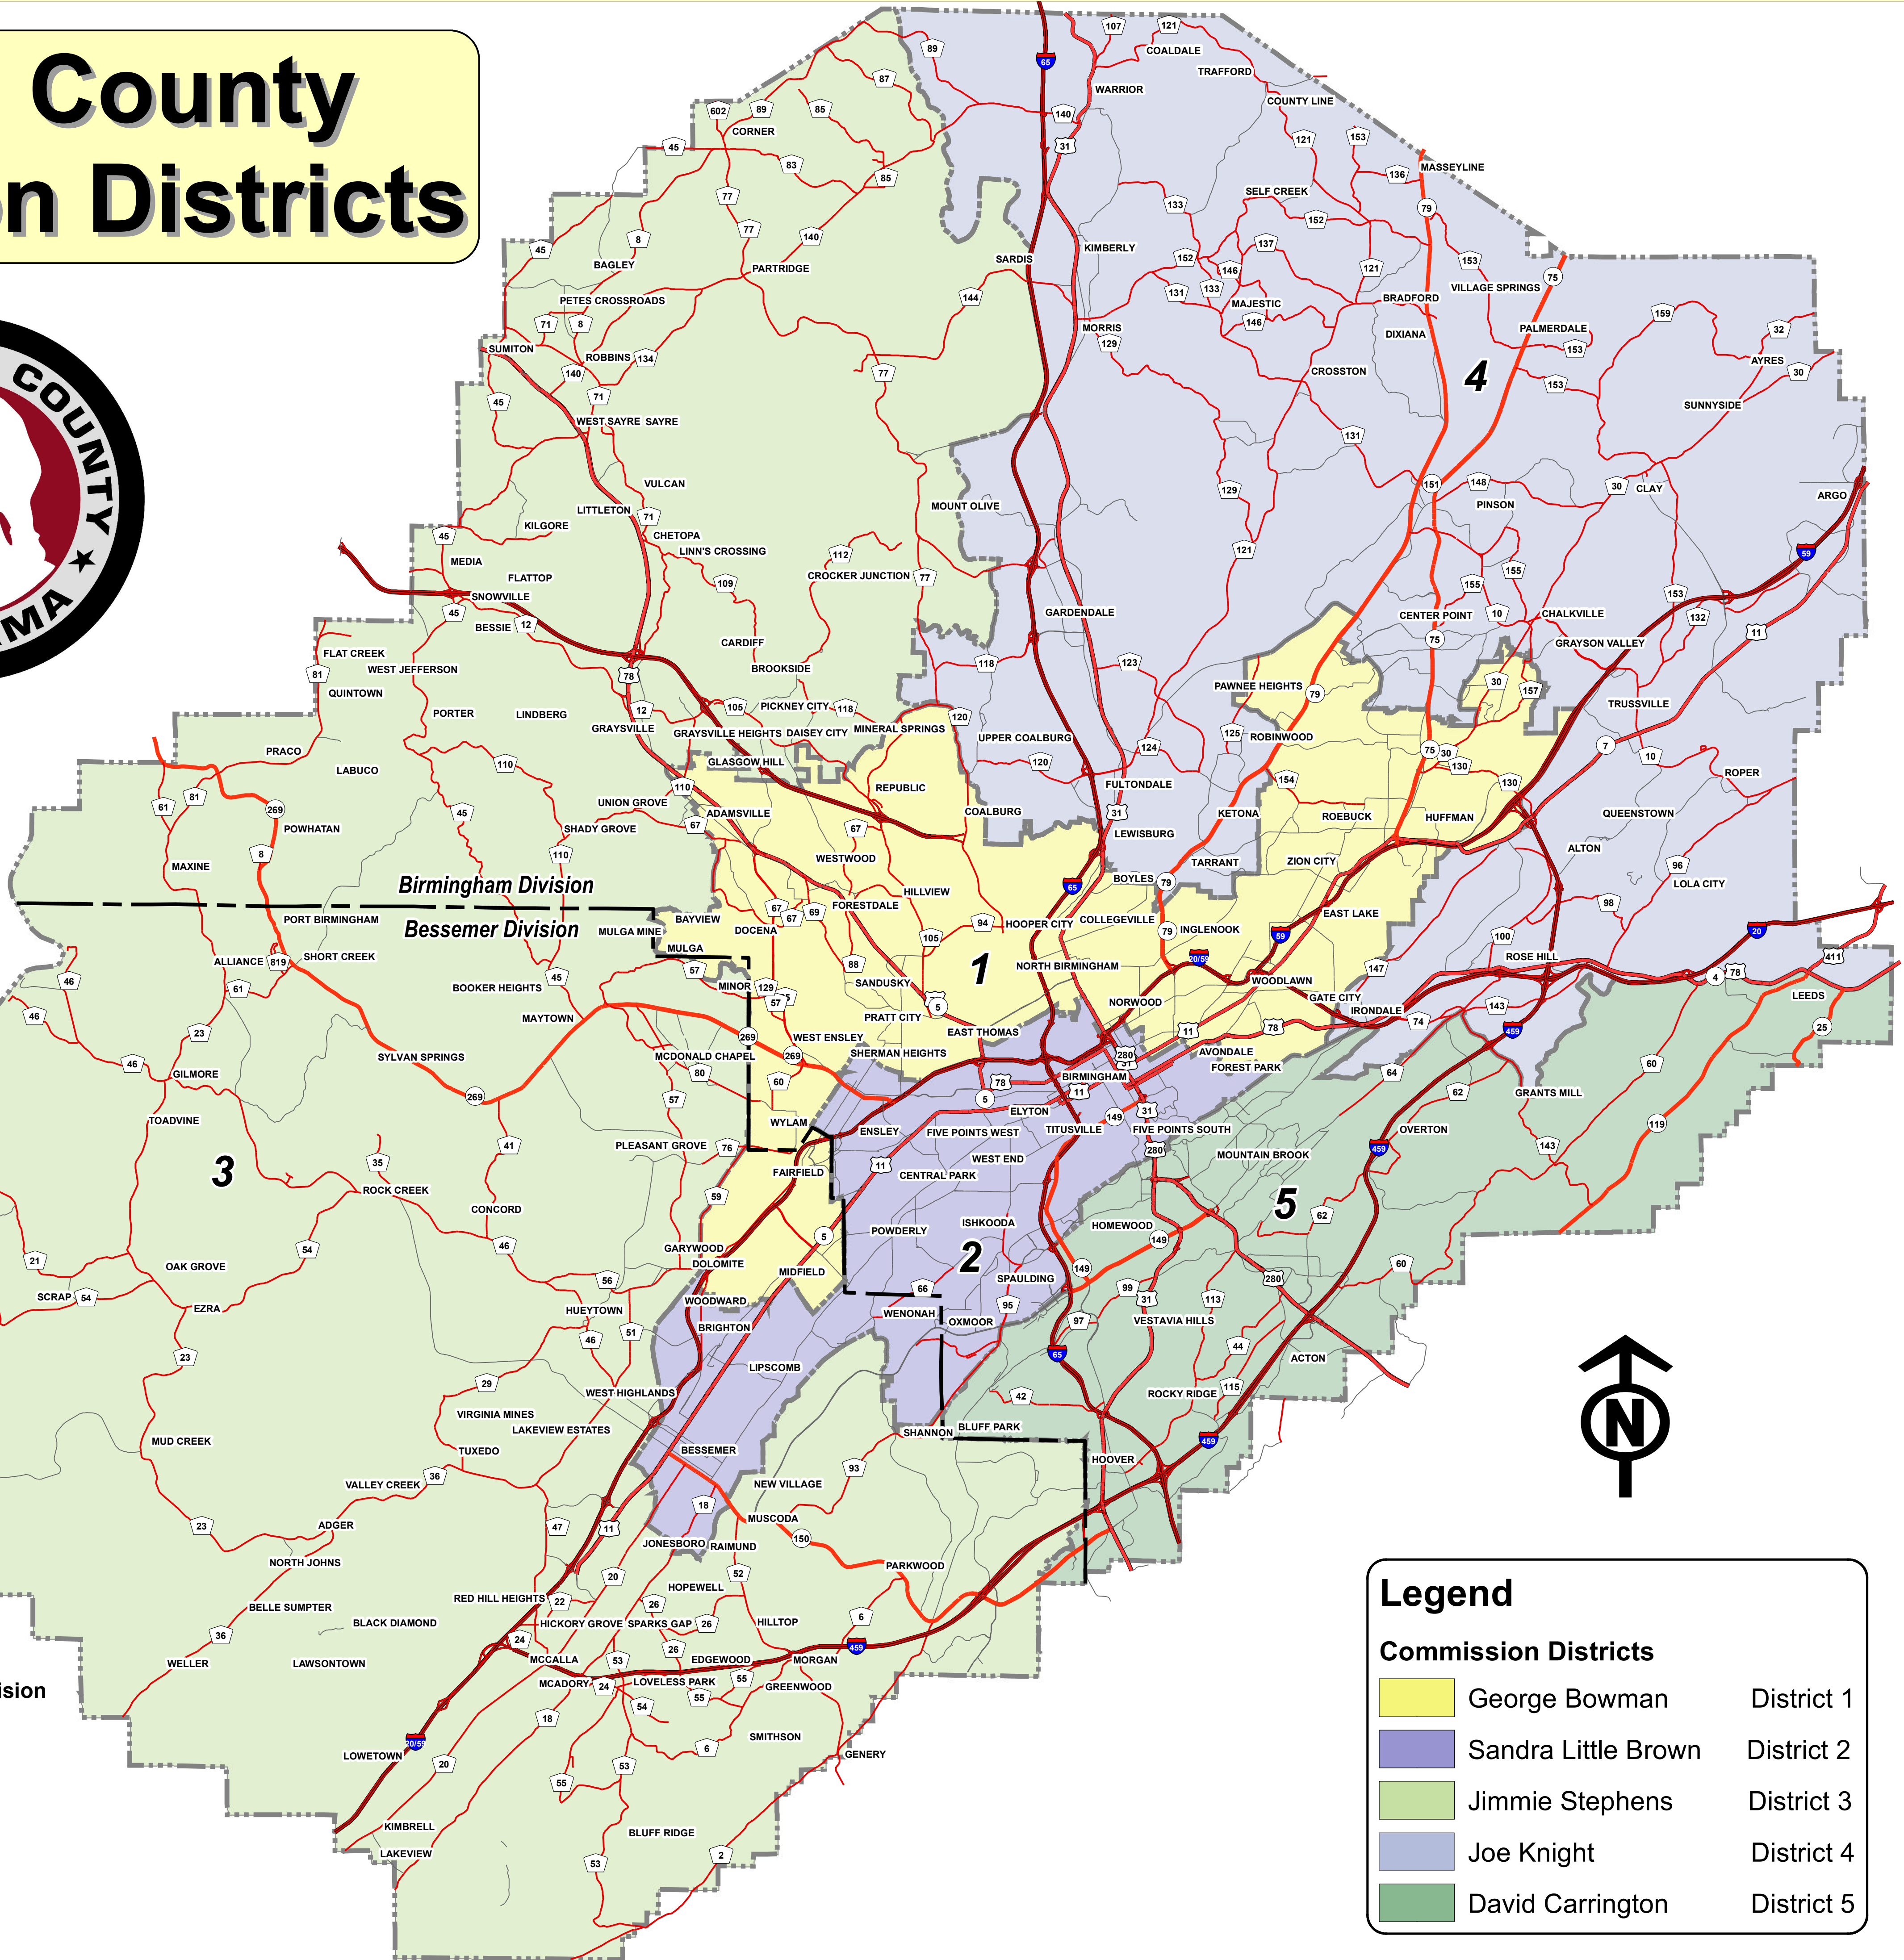

Jefferson County Commission Districts

Legend

Commission Districts	
	George Bowman District 1
	Sandra Little Brown District 2
	Jimmie Stephens District 3
	Joe Knight District 4
	David Carrington District 5

Prepared by
Jefferson County Information Technology, GIS Division

Commission District Boundary Provided by
Jefferson County Board of Registrars

Map Creation Date: 12/05/2013